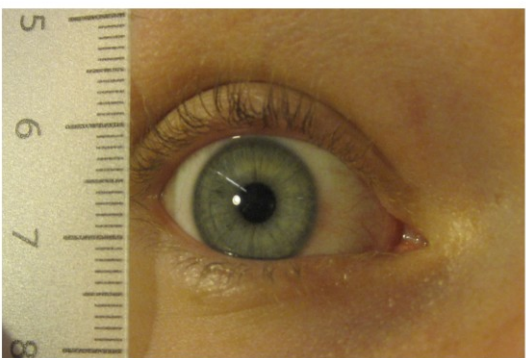

1) Leaves elliptic or ovate in shape, with parallel veins

2) Bark thin, smooth and gray in appearance

Note elliptical shape

Note grey color and smooth surface of bark

Comparison of UMass Amherst Dining Hall Fruits

Figure A

Figure B

Figure C

Comparison of UMass Amherst Dining Hall Fruits

Figure A

Figure B

Figure C

Comparison of Lung Volumes in male and female Smokers and Nonsmokers

S

2.7 Liters

NS

4.7 Liters

S

5.5 Liters

NS

6.0 Liters